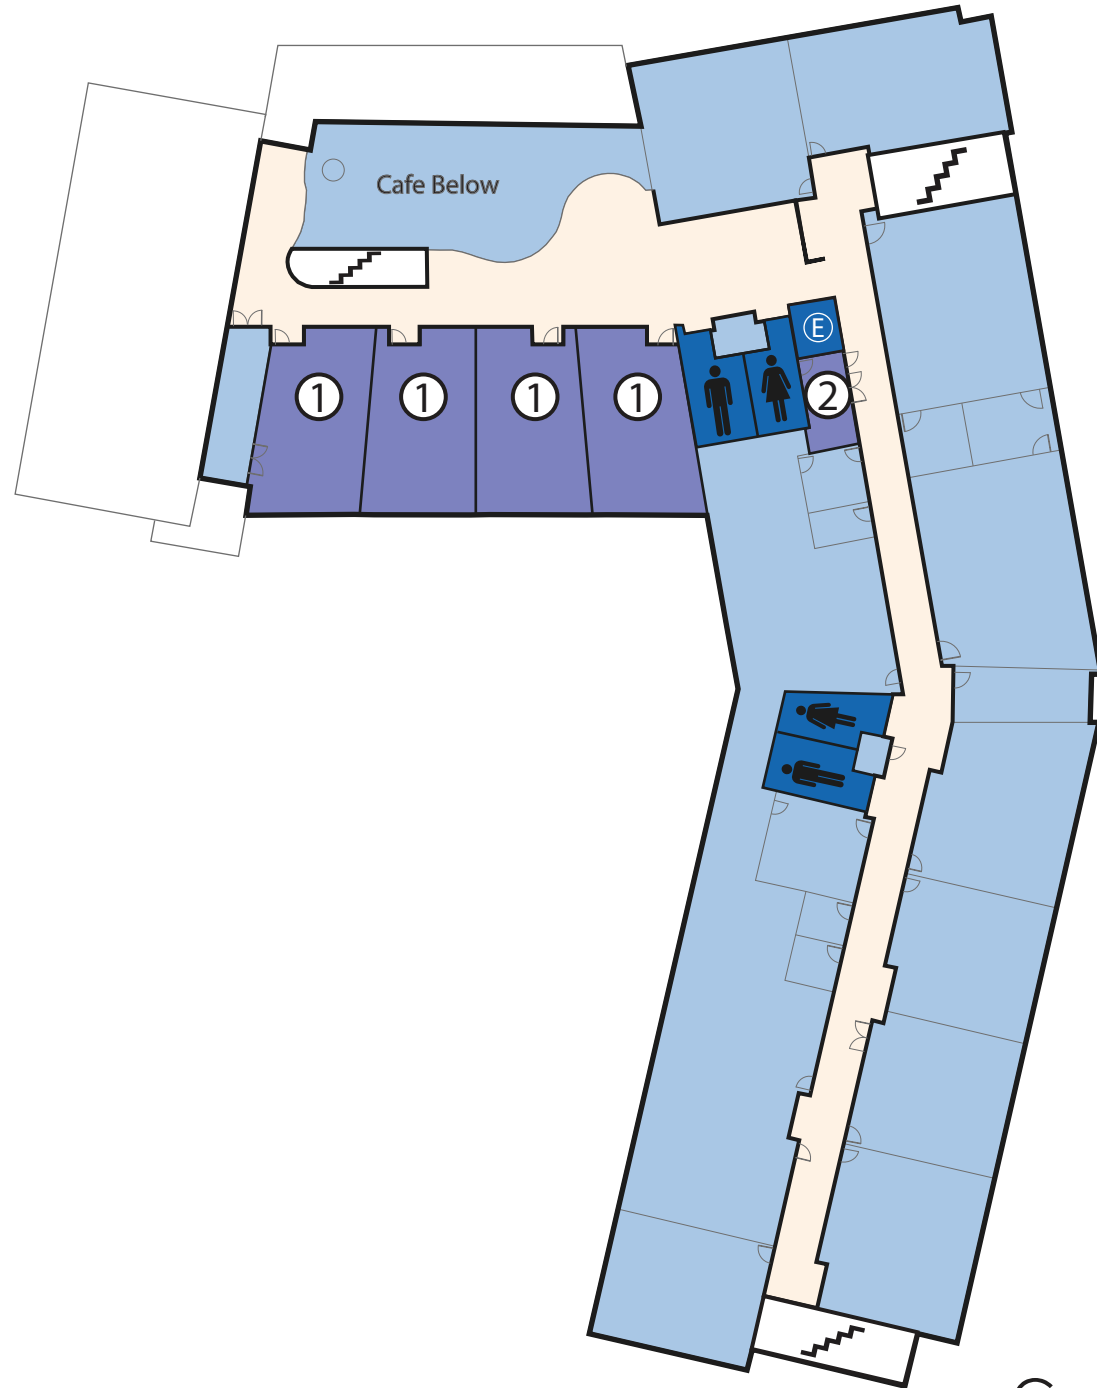

LEGEND

-  Circulation
-  Restroom
-  Significant Spaces
-  Stair
-  Classrooms
-  Elevator

- ① Community Rooms
201, 203, 205, 207
- ② Lactation Room
2WNA

MADISON
AREA | TECHNICAL
COLLEGE

SECOND FLOOR

2429 Perry St.
Madison, WI 53713
(608) 243-4200
madisoncollege.edu

Goodman South Campus

2