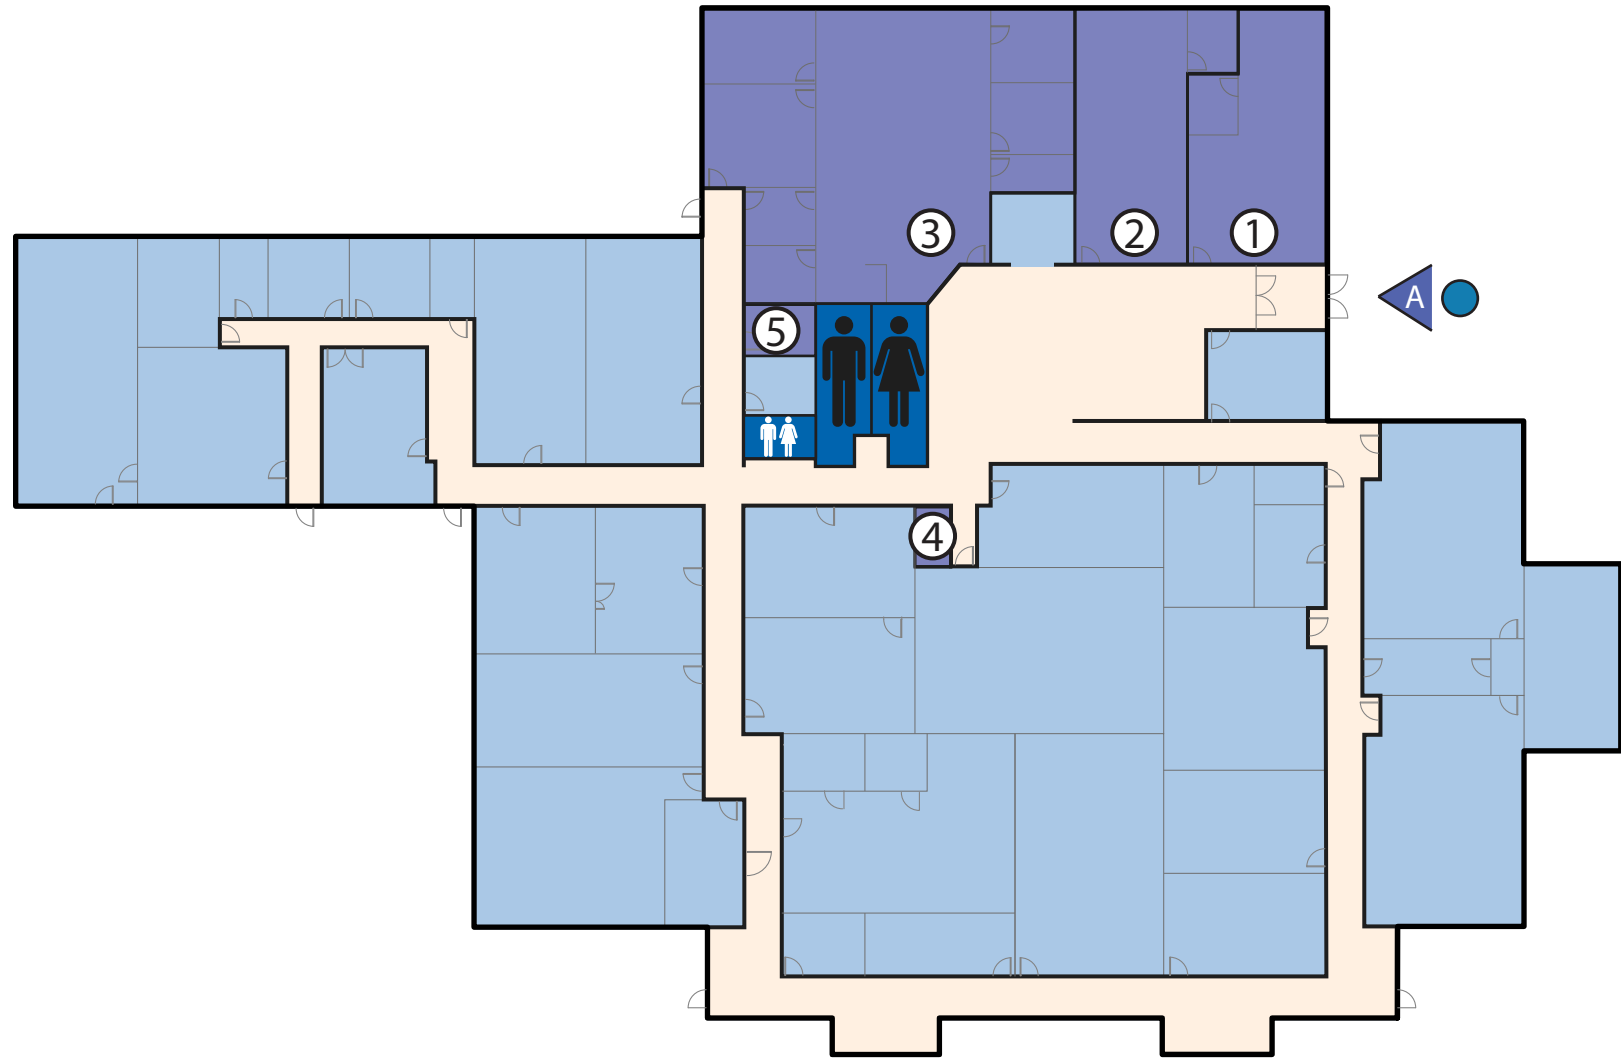

LEGEND

- Accessible Entrance w/ Automatic Door Operator
- Accessible Drop off/ Pick up Location
- Circulation
- Significant Spaces
- Classrooms
- Restroom
- Gender Neutral Restroom

- ① Library
100
- ② Student Achievement Center
102
- ③ Administration
110
- ④ Testing
113
- ⑤ Lactation Room
170

MADISON
AREA | TECHNICAL
COLLEGE

First Floor

300 Alexander Ave
Reedsburg, WI 53959
(608) 524-7800

Deaf/hh: use 711 (relay)
madisoncollege.edu

Reedsburg Campus