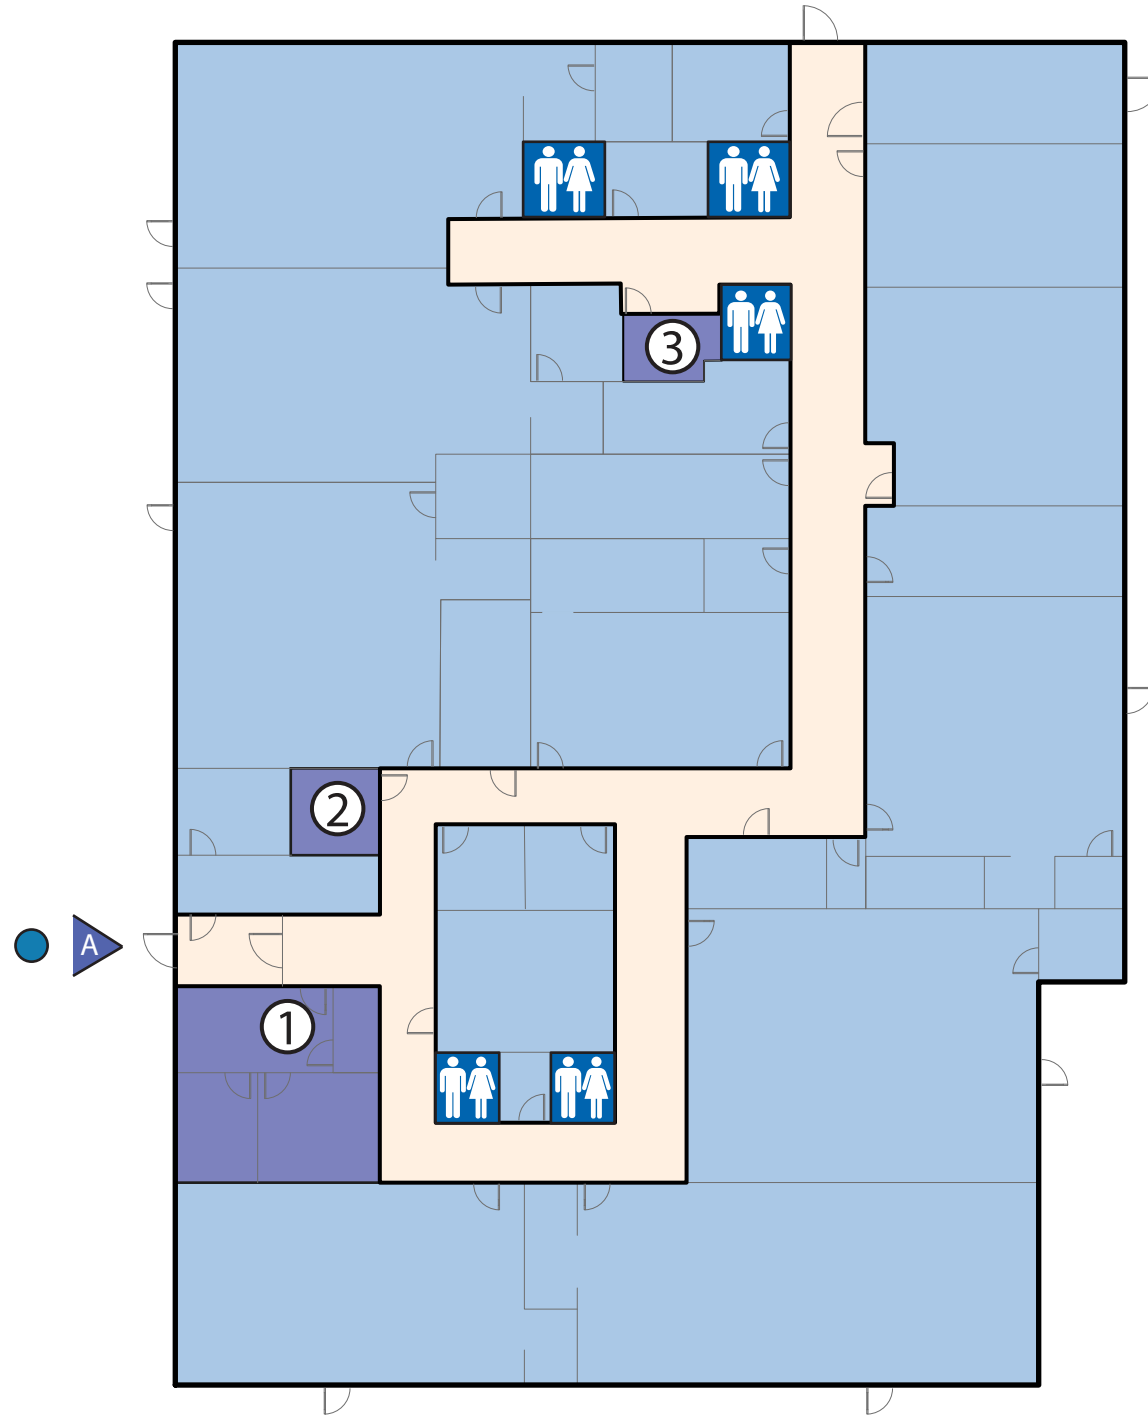

# LEGEND

-  Accessible Entrance w/ Automatic Door Operator
-  Accessible Drop off/ Pick up Location
-  Circulation
-  Gender Neutral Restroom
-  Significant Spaces
-  Classrooms

-  ① Childcare Reception 100
-  ② Lactation Room 104
-  ③ Lactation Room 162

**MADISON**  
AREA | TECHNICAL  
**COLLEGE**