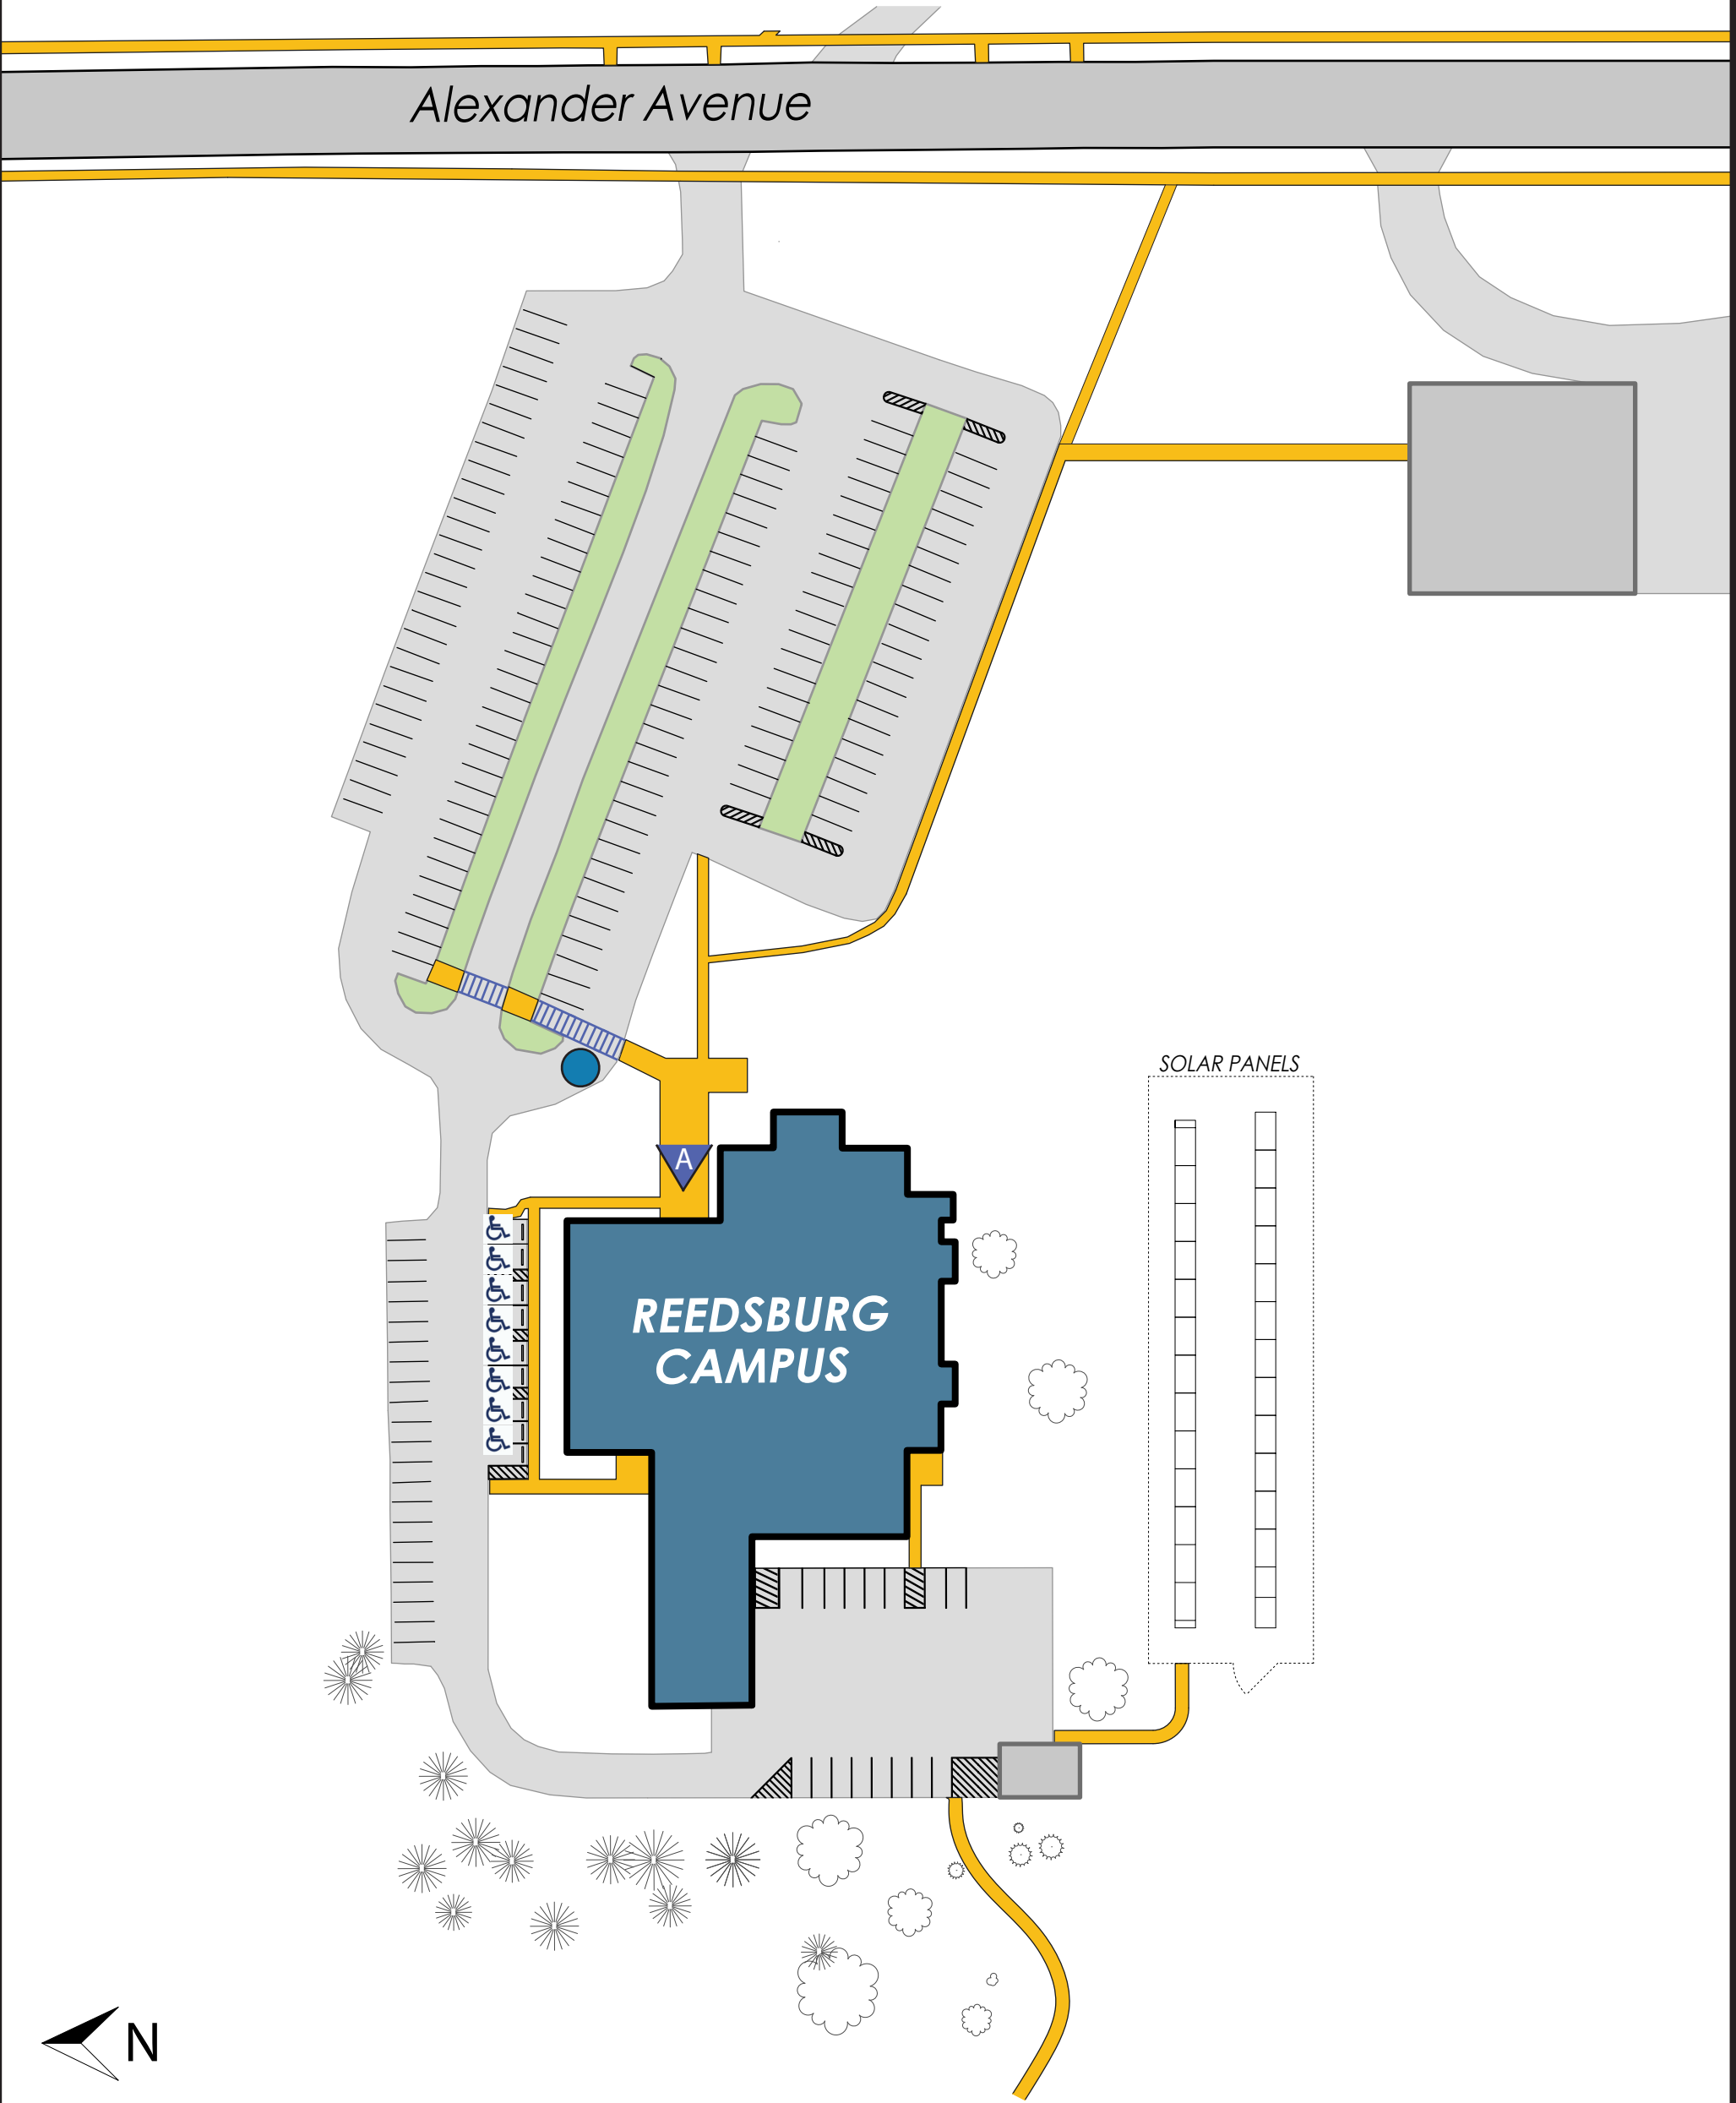

Reedsburg Campus Accessibility Plan

300 Alexander Ave. Reedsburg, WI 53959
(608) 524-7800
madisoncollege.edu

Legend

- Accessible Entrance w/ Automatic Door Operator
- Accessible Drop off/ Pick up Location
- Accessible Crosswalk
- Accessible Walkways
- Accessible Parking

MADISON
AREA | TECHNICAL
COLLEGE